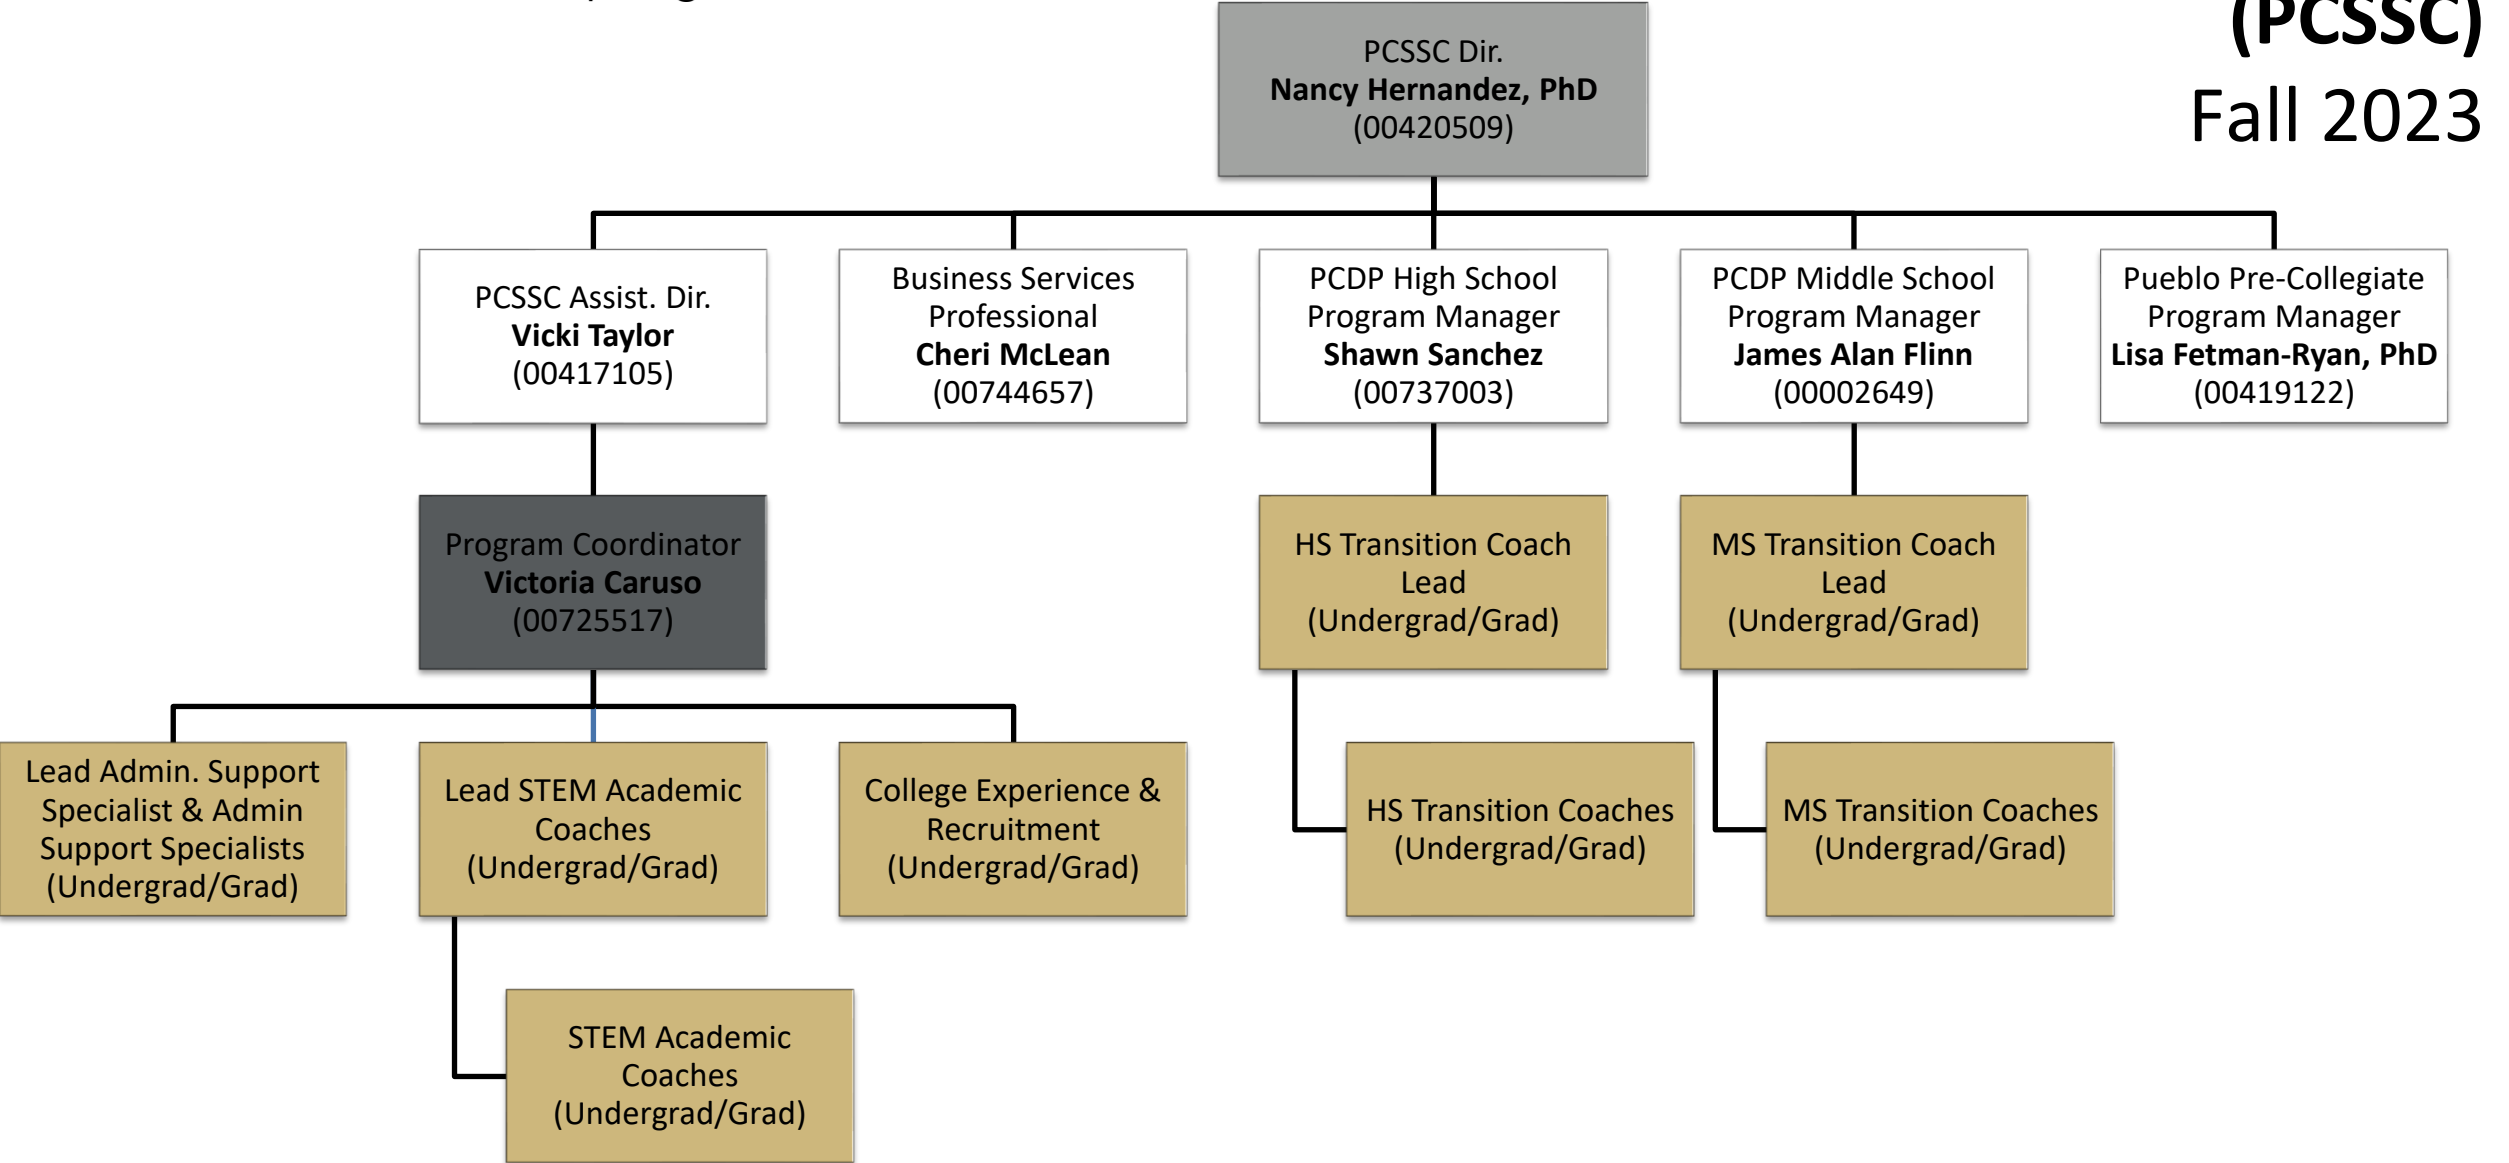

Pre-Collegiate Center (PCSSC) Fall 2023

PCSSC Dir.
Nancy Hernandez, PhD
(00420509)

PCSSC Assist. Dir.
Vicki Taylor
(00417105)

Business Services
Professional
Cheri McLean
(00744657)

PCDP High School
Program Manager
Shawn Sanchez
(00737003)

PCDP Middle School
Program Manager
James Alan Flinn
(00002649)

Pueblo Pre-Collegiate
Program Manager
Lisa Fetman-Ryan, PhD
(00419122)

Program Coordinator
Victoria Caruso
(00725517)

HS Transition Coach
Lead
(Undergrad/Grad)

MS Transition Coach
Lead
(Undergrad/Grad)

Lead Admin. Support
Specialist & Admin
Support Specialists
(Undergrad/Grad)

Lead STEM Academic
Coaches
(Undergrad/Grad)

College Experience &
Recruitment
(Undergrad/Grad)

HS Transition Coaches
(Undergrad/Grad)

MS Transition Coaches
(Undergrad/Grad)

STEM Academic
Coaches
(Undergrad/Grad)