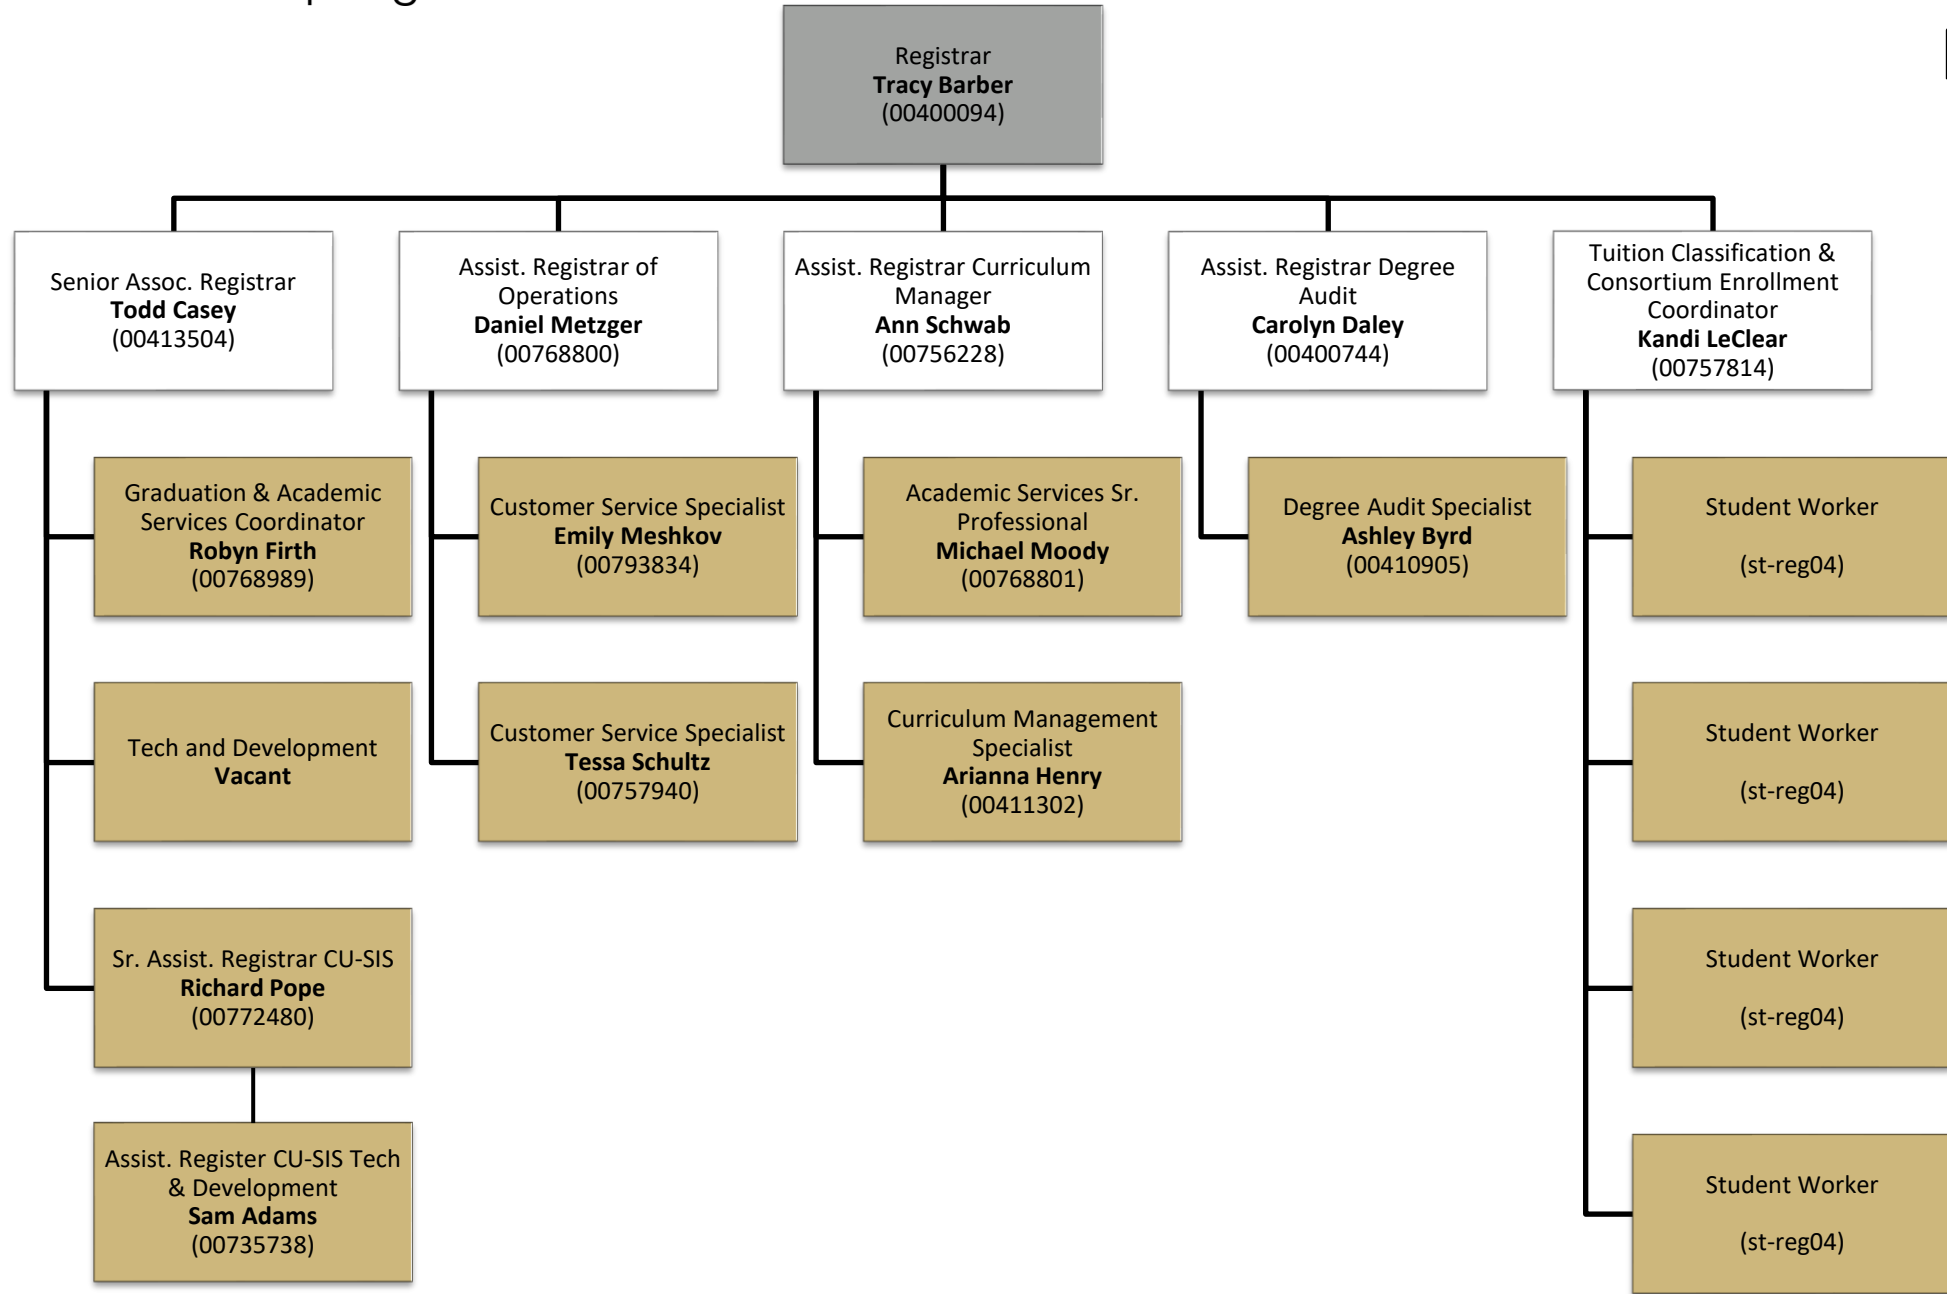

Lead STEM Academic  
Coaches  
(Undergrad/Grad)

College Experience &  
Recruitment  
(Undergrad/Grad)

HS Transition Coaches  
(Undergrad/Grad)

MS Transition Coaches  
(Undergrad/Grad)

STEM Academic  
Coaches  
(Undergrad/Grad)

Dir. of Orientation & New  
Student Outreach  
**Nicholas Lockwood**  
(00410906)

Customer Service &  
Enrollment Coordinator  
**Vacant**  
(00400428)

Orientation Student Staff  
Coordinator  
**Bruce Ziegler**  
(00743631)