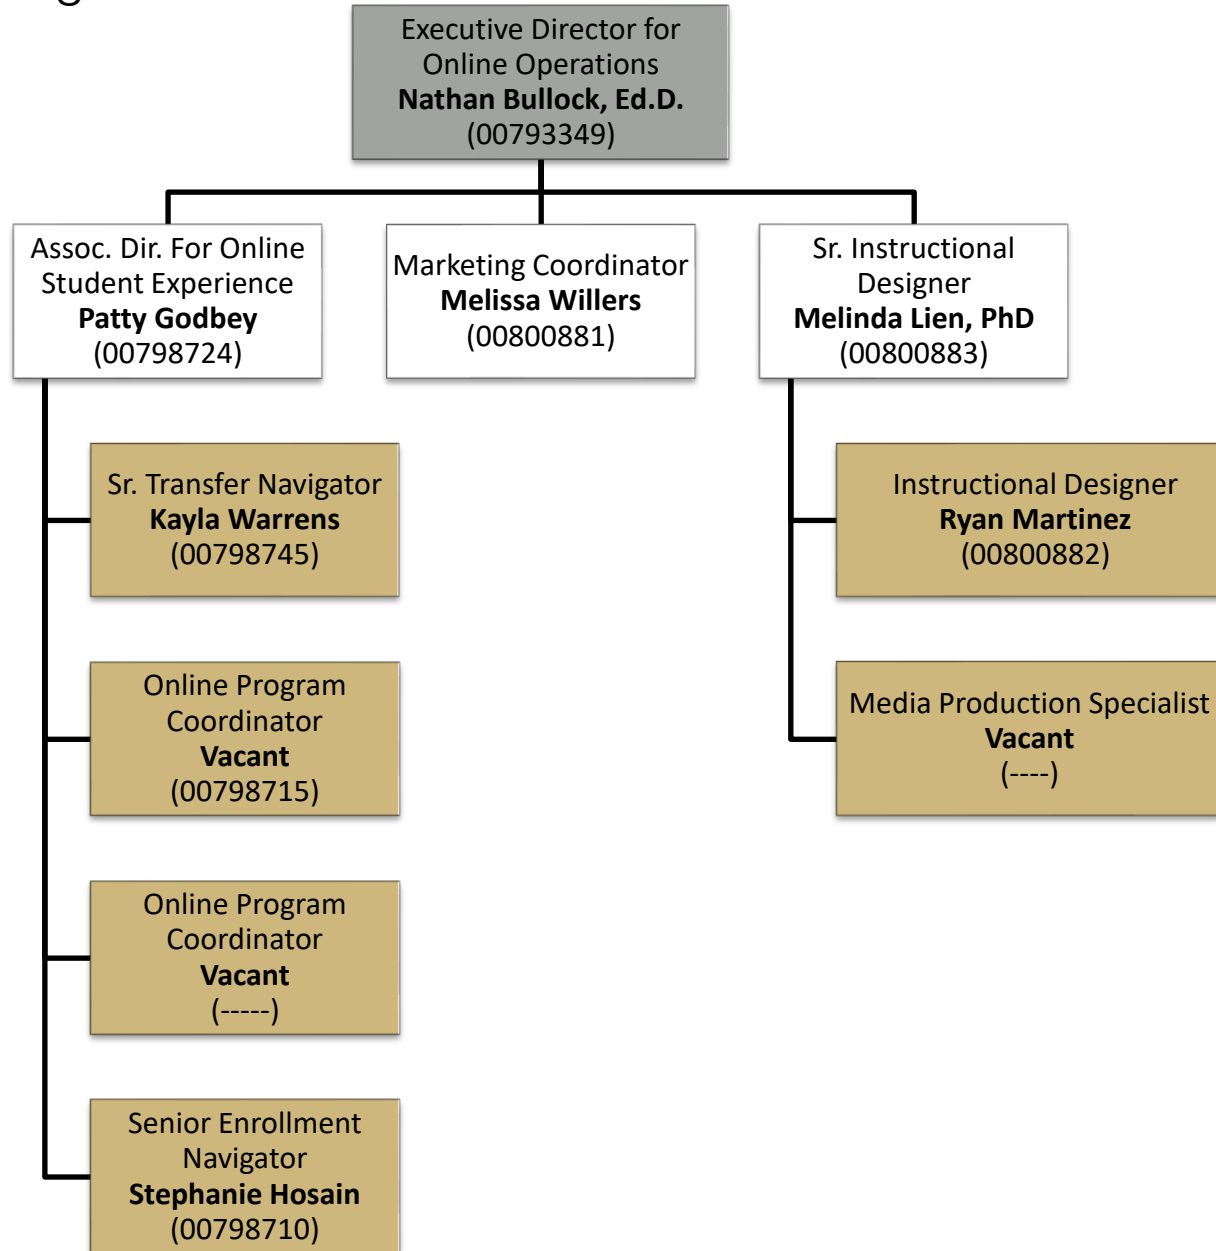

Lead STEM Academic  
Coaches  
(Undergrad/Grad)

College Experience &  
Recruitment  
(Undergrad/Grad)

HS Transition Coaches  
(Undergrad/Grad)

MS Transition Coaches  
(Undergrad/Grad)

STEM Academic  
Coaches  
(Undergrad/Grad)

Dir. of Orientation & New  
Student Outreach  
**Nicholas Lockwood**  
(00410906)

Customer Service &  
Enrollment Coordinator  
**Vacant**  
(00400428)

Orientation Student Staff  
Coordinator  
**Bruce Ziegler**  
(00743631)

Student Staff Admin  
Assistants  
(4)

Lead Student Staff  
Program Assistants  
(2)

Student Staff  
Orientation Leaders  
(25)